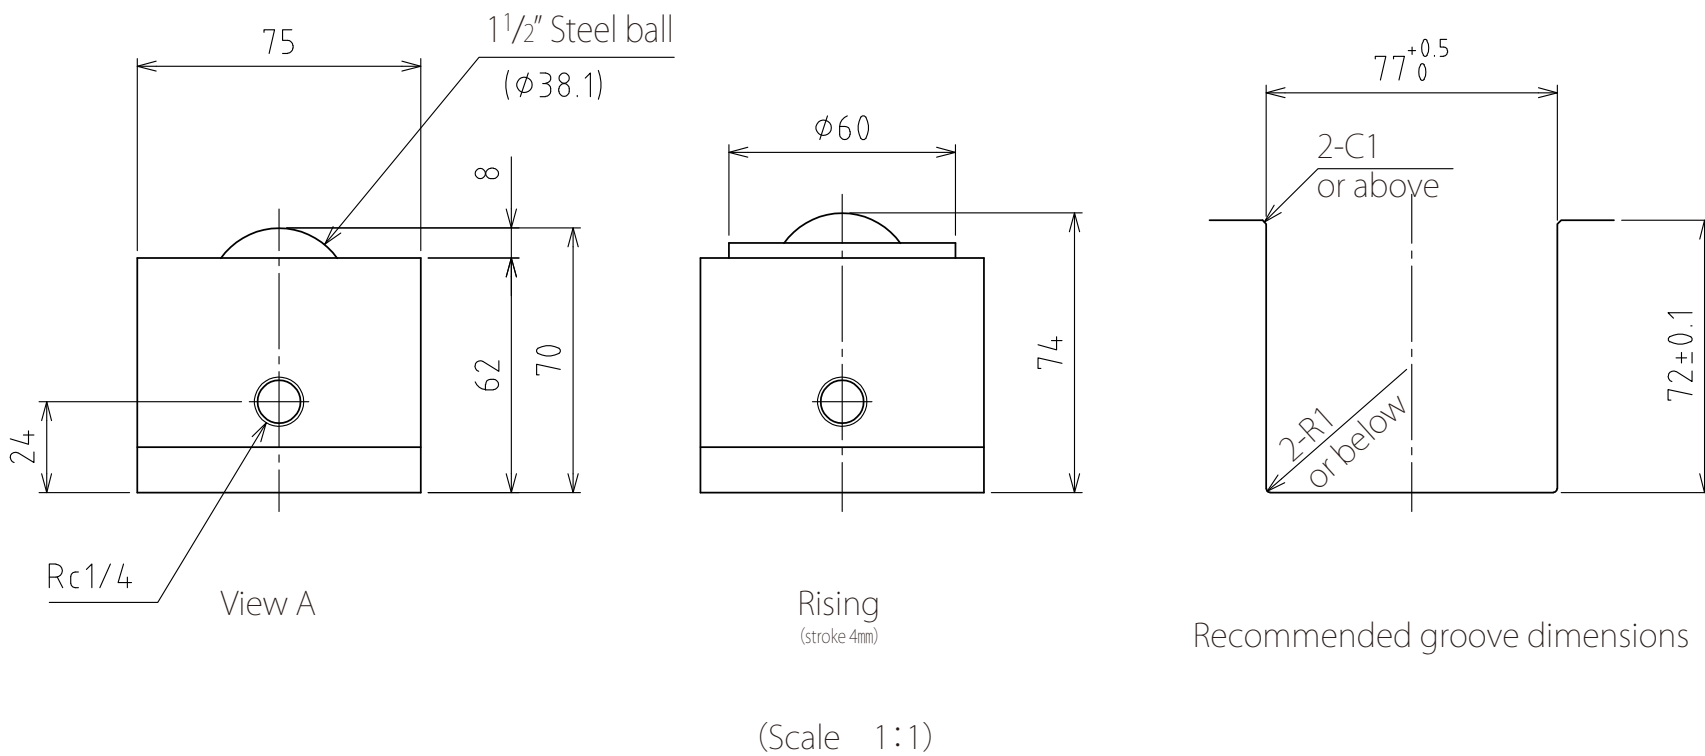

B

C

D

E

F

spec

|          |                 |        |
|----------|-----------------|--------|
| Series   | AFU-7570 series |        |
| Freebear | 1pcs            |        |
| Material | Ball            | SUJ2   |
|          | Ball seat       | SCM415 |
|          | Body            | Steel  |
| Weight   | 5.2kg           |        |