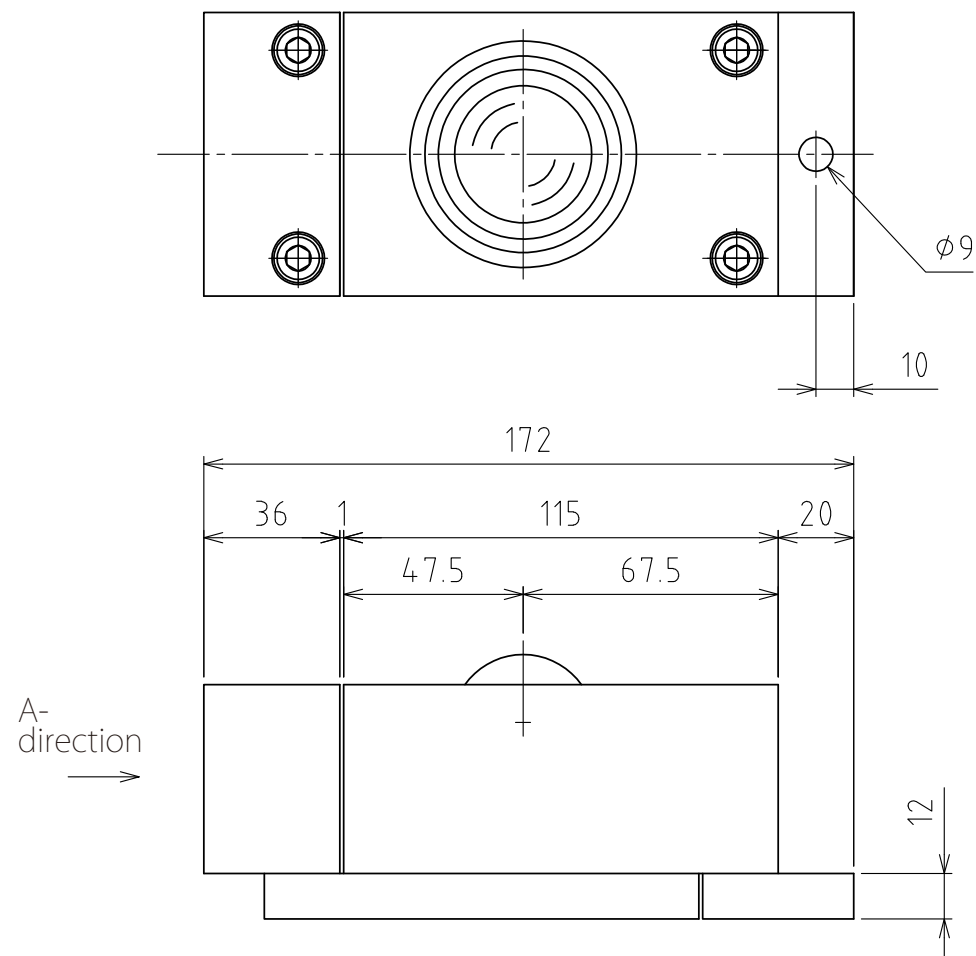

B

C

D

E

F

spec

|          |                 |        |
|----------|-----------------|--------|
| Series   | AFU-7570 series |        |
| Freebear | 1pcs            |        |
| Material | Ball            | SUJ2   |
|          | Ball seat       | SCM415 |
|          | Body            | Steel  |
| Weight   | 5.2kg           |        |

| Capacity | Air pressure<br>[ MPa(kgf/cm <sup>2</sup> ) ] | Load capacity (Unit)<br>[ kN(kgf) ] | Load capacity (One freebear)<br>[ kN(kgf) ] |
|----------|---|-------------------------------------|---|
|          | 0.3 (3.1)                                     | 0.80(81.6)                          | 0.80(81.6)                                  |
|          | 0.4 (4.1)                                     | 1.06(108.1)                         | 1.06(108.1)                                 |
|          | 0.5 (5.1)                                     | 1.33(135.6)                         | 1.33(135.6)                                 |
|          | 0.6 (6.1)                                     | 1.60(163.2)                         | 1.60(163.2)                                 |

|                |     |            |                  |                                      |
|----------------|-----|------------|------------------|--------------------------------------|
| 設計 DESIGNED BY | 古内  | 2021/07/29 | 名称 TITLE         | Pneumatically Actuated freebear unit |
| 製図 DRAWN BY    | 古内  | 2021/07/29 |                  |                                      |
| 検図 CHECKED BY  | 坂根  | 21.11.27   | 承認 APPROVED BY   | 花村                                   |
| 尺度 SCALE       | 1:2 | サイズ SIZE   | A3               | AFU-7570-1                           |
| 第三角法           |     |            |                  |                                      |
|                |     |            | 図面番号 DRAWING NO. | 変更回数 REV.MARK                        |
|                |     |            | SD-01318-F01     |                                      |