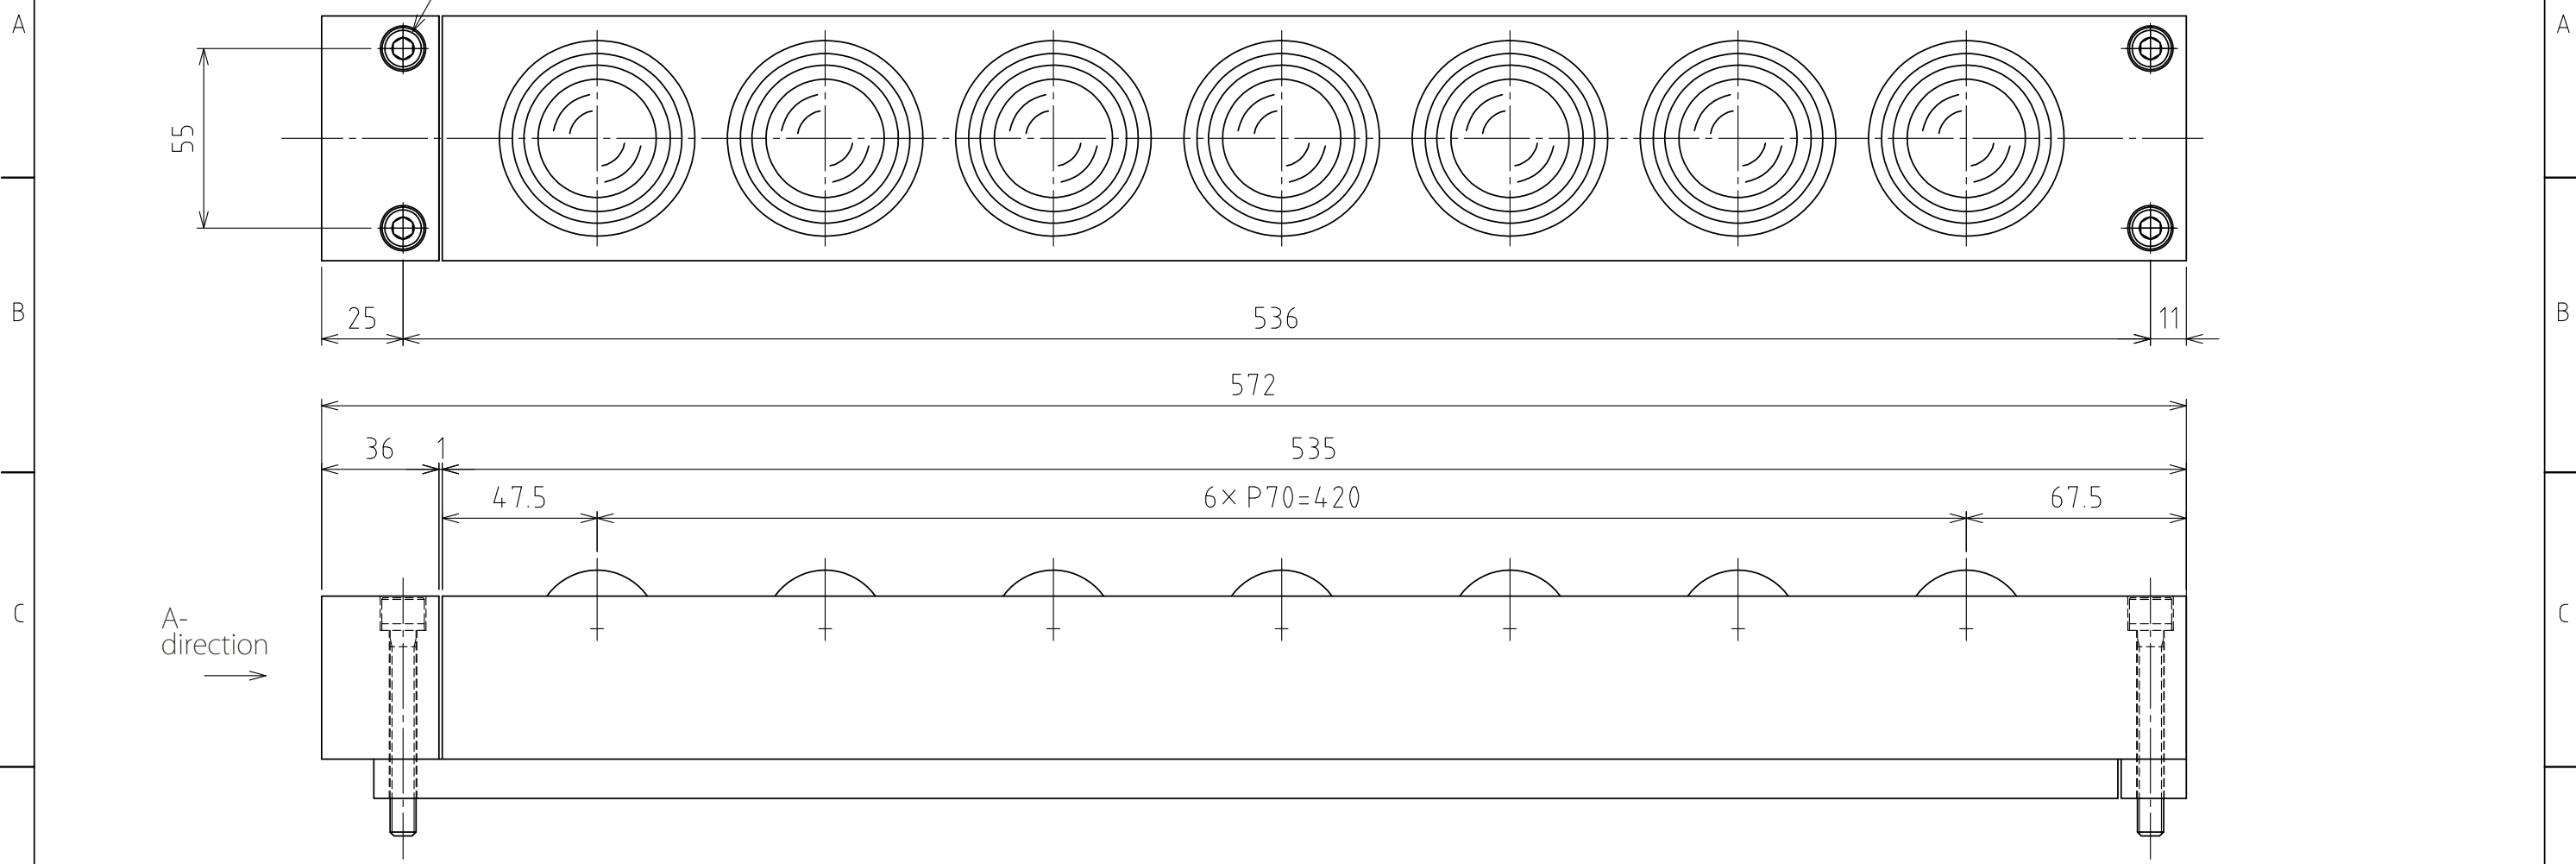

1 2 3 4 5 6 7 8

spec

|          |                 |        |
|----------|-----------------|--------|
| Series   | AFU-7570 series |        |
| Freebear | 7pcs            |        |
| Material | Ball            | SUJ2   |
|          | Ball seat       | SCM415 |
|          | Body            | Steel  |
| Weight   | 19.4kg          |        |

| Capacity | Air pressure<br>[ MPa(kgf/cm <sup>2</sup> ) ] | Load capacity (Unit)<br>[ kN(kgf) ] | Load capacity (One freebear)<br>[ kN(kgf) ] |
|----------|---|-------------------------------------|---|
|          | 0.3 (3.1)                                     | 5.60(571.1)                         | 0.80(81.6)                                  |
|          | 0.4 (4.1)                                     | 7.42(756.6)                         | 1.06(108.1)                                 |
|          | 0.5 (5.1)                                     | 9.31(949.4)                         | 1.33(135.6)                                 |
|          | 0.6 (6.1)                                     | 11.20(1142.1)                       | 1.60(163.2)                                 |

|                |           |                |                                      |
|----------------|-----------|----------------|--------------------------------------|
| 設計 DESIGNED BY | 古内        | 2021/07/29     | 名称 TITLE                             |
| 製図 DRAWN BY    | 古内        | 2021/07/29     | Pneumatically Actuated freebear unit |
| 検図 CHECKED BY  | 技術部<br>坂根 | 承認 APPROVED BY | 技術部<br>花村                            |
| 尺度 SCALE       | 1:2       | サイズ SIZE       | A3                                   |
| 第三角法           |           |                | AFU-7570-4P-7                        |
|                |           |                | 図面番号 DRAWING NO.                     |
|                |           |                | SD-01331-F01                         |
|                |           |                | 変更回数 REV.MARK                        |