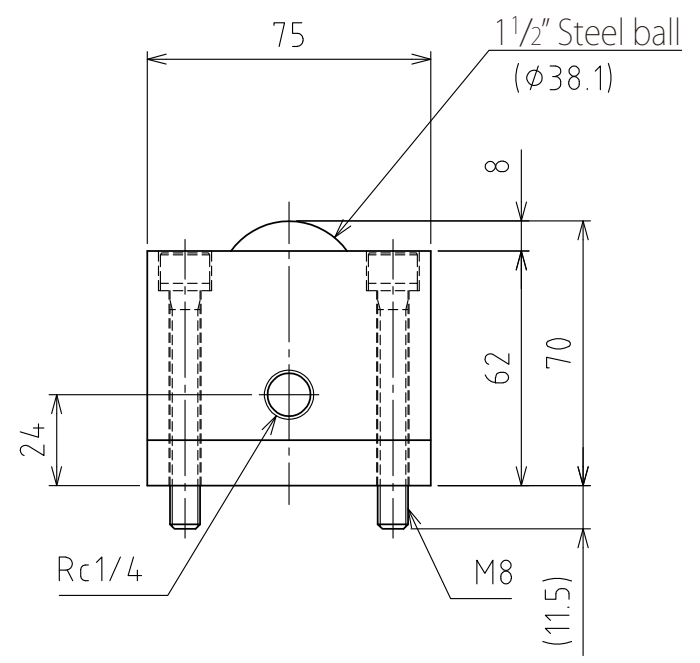

1 2 3 4 5 6 7 8

spec

|          |                 |        |
|----------|-----------------|--------|
| Series   | AFU-7570 series |        |
| Freebear | 7pcs            |        |
| Material | Ball            | SUJ2   |
|          | Ball seat       | SCM415 |
|          | Body            | Steel  |
| Weight   | 19.4kg          |        |

| Capacity | Air pressure<br>[ MPa(kgf/cm <sup>2</sup> ) ] | Load capacity (Unit)<br>[ kN(kgf) ] | Load capacity (One freebear)<br>[ kN(kgf) ] |
|----------|---|-------------------------------------|---|
|          | 0.3 (3.1)                                     | 5.60(571.1)                         | 0.80(81.6)                                  |
|          | 0.4 (4.1)                                     | 7.42(756.6)                         | 1.06(108.1)                                 |
|          | 0.5 (5.1)                                     | 9.31(949.4)                         | 1.33(135.6)                                 |
|          | 0.6 (6.1)                                     | 11.20(1142.1)                       | 1.60(163.2)                                 |

|                |           |                |                                      |
|----------------|-----------|----------------|--------------------------------------|
| 設計 DESIGNED BY | 古内        | 2021/07/29     | 名称 TITLE                             |
| 製図 DRAWN BY    | 古内        | 2021/07/29     | Pneumatically Actuated freebear unit |
| 検図 CHECKED BY  | 技術部<br>坂根 | 承認 APPROVED BY | 技術部<br>花村                            |
| 尺度 SCALE       | 1:2       | サイズ SIZE       | A3                                   |
| 第三角法           |           |                | AFU-7570-4P-7                        |
|                |           |                | 図面番号 DRAWING NO.                     |
|                |           |                | SD-01331-F01                         |
|                |           |                | 変更回数 REV.MARK                        |