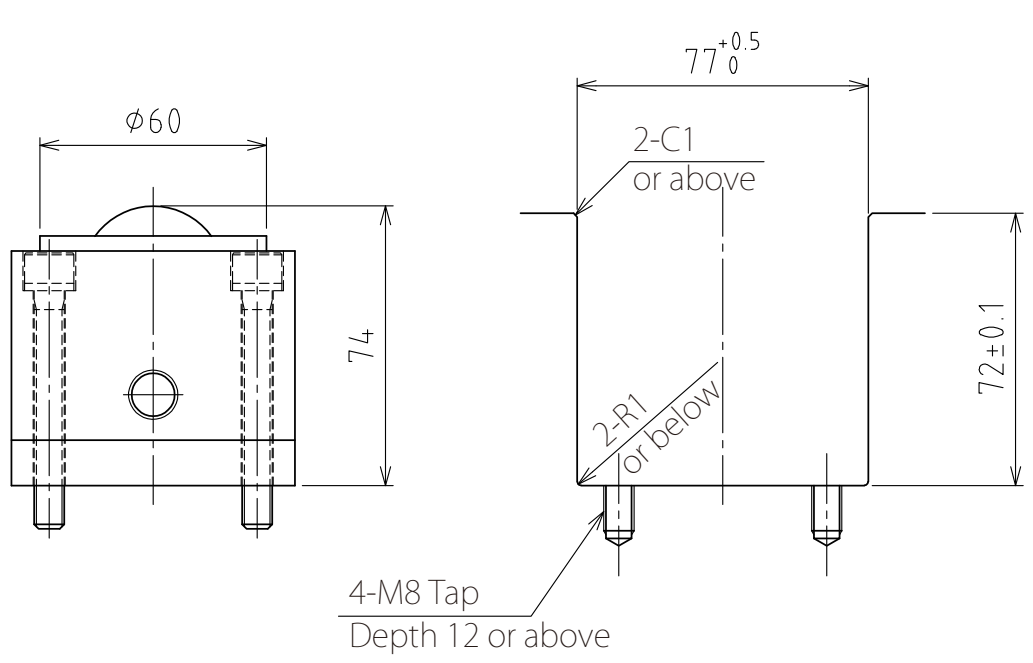

1 2 3 4 5 6 7 8

spec

|          |                 |        |
|----------|-----------------|--------|
| Series   | AFU-7570 series |        |
| Freebear | 7pcs            |        |
| Material | Ball            | SUJ2   |
|          | Ball seat       | SCM415 |
|          | Body            | Steel  |
| Weight   | 19.4kg          |        |

| Capacity | Air pressure<br>[ MPa(kgf/cm <sup>2</sup> ) ] | Load capacity (Unit)<br>[ kN(kgf) ] | Load capacity (One freebear)<br>[ kN(kgf) ] |
|----------|---|-------------------------------------|---|
|          | 0.3 (3.1)                                     | 5.60(571.1)                         | 0.80(81.6)                                  |
|          | 0.4 (4.1)                                     | 7.42(756.6)                         | 1.06(108.1)                                 |
|          | 0.5 (5.1)                                     | 9.31(949.4)                         | 1.33(135.6)                                 |
|          | 0.6 (6.1)                                     | 11.20(1142.1)                       | 1.60(163.2)                                 |

|                |           |                |                                      |
|----------------|-----------|----------------|--------------------------------------|
| 設計 DESIGNED BY | 古内        | 2021/07/29     | 名称 TITLE                             |
| 製図 DRAWN BY    | 古内        | 2021/07/29     | Pneumatically Actuated freebear unit |
| 検図 CHECKED BY  | 技術部<br>坂根 | 承認 APPROVED BY | 技術部<br>花村                            |
| 尺度 SCALE       | 1:2       | サイズ SIZE       | A3                                   |
| 第三角法           |           |                | AFU-7570-4P-7                        |
|                |           |                | 図面番号 DRAWING NO.                     |
|                |           |                | SD-01331-F01                         |
|                |           |                | 変更回数 REV.MARK                        |