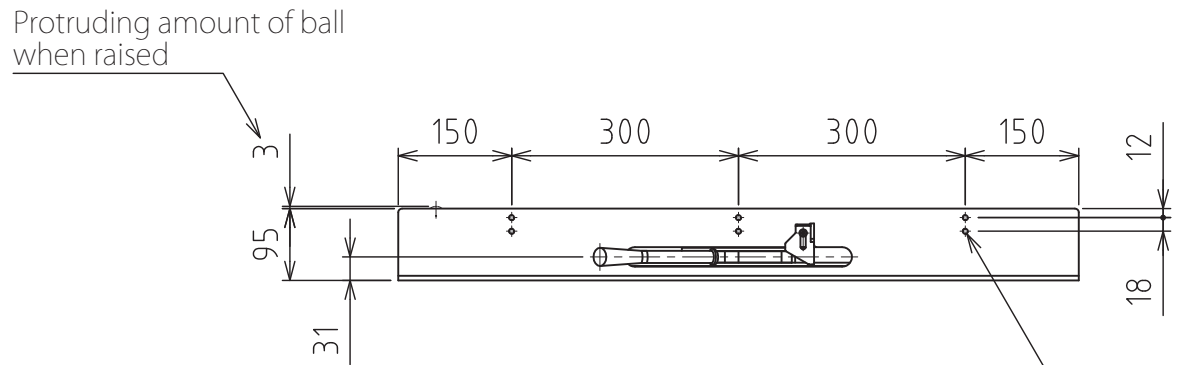

# HFT-600x900

Freebear : C-8Y (54pcs.)  
 Load capacity : 500kg  
 Weight : 105kg

(for mounting the fixed guide 20-M8 and removable guide)

※The guide can be mounted on four sides respectively