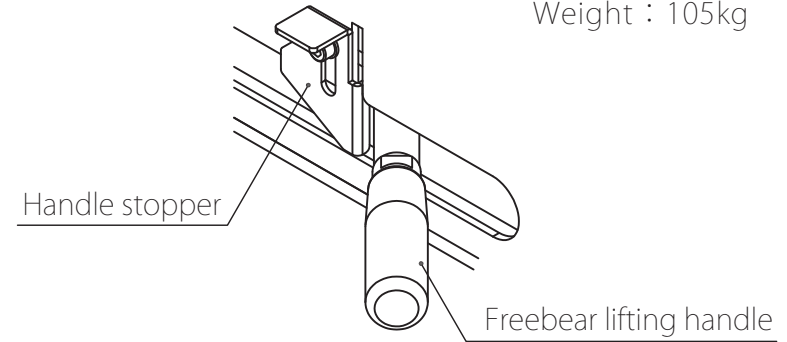

# HFT-600x900

Freebear : C-8Y (54pcs.)  
 Load capacity : 500kg  
 Weight : 105kg

(for mounting the fixed guide 20-M8 and removable guide)

※The guide can be mounted on four sides respectively