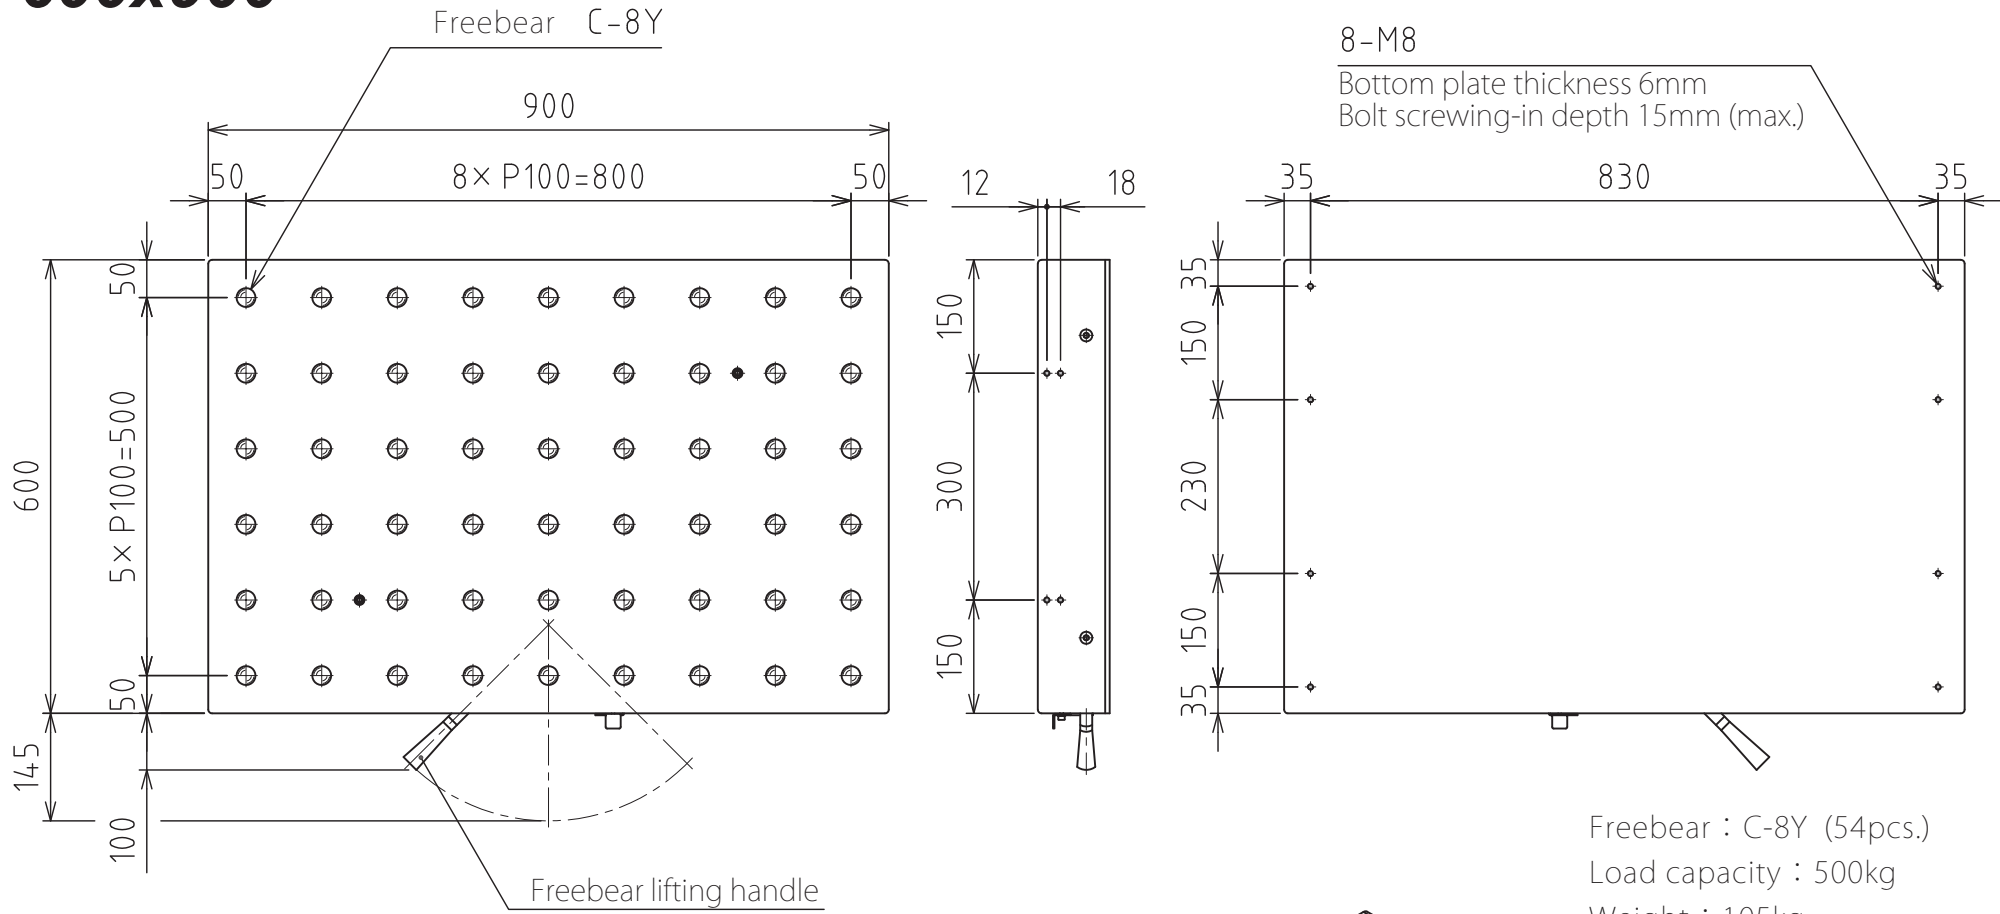

# HFT-600x900

Freebear : C-8Y (54pcs.)  
 Load capacity : 500kg  
 Weight : 105kg

(for mounting the fixed guide 20-M8 and removable guide)

※The guide can be mounted on four sides respectively