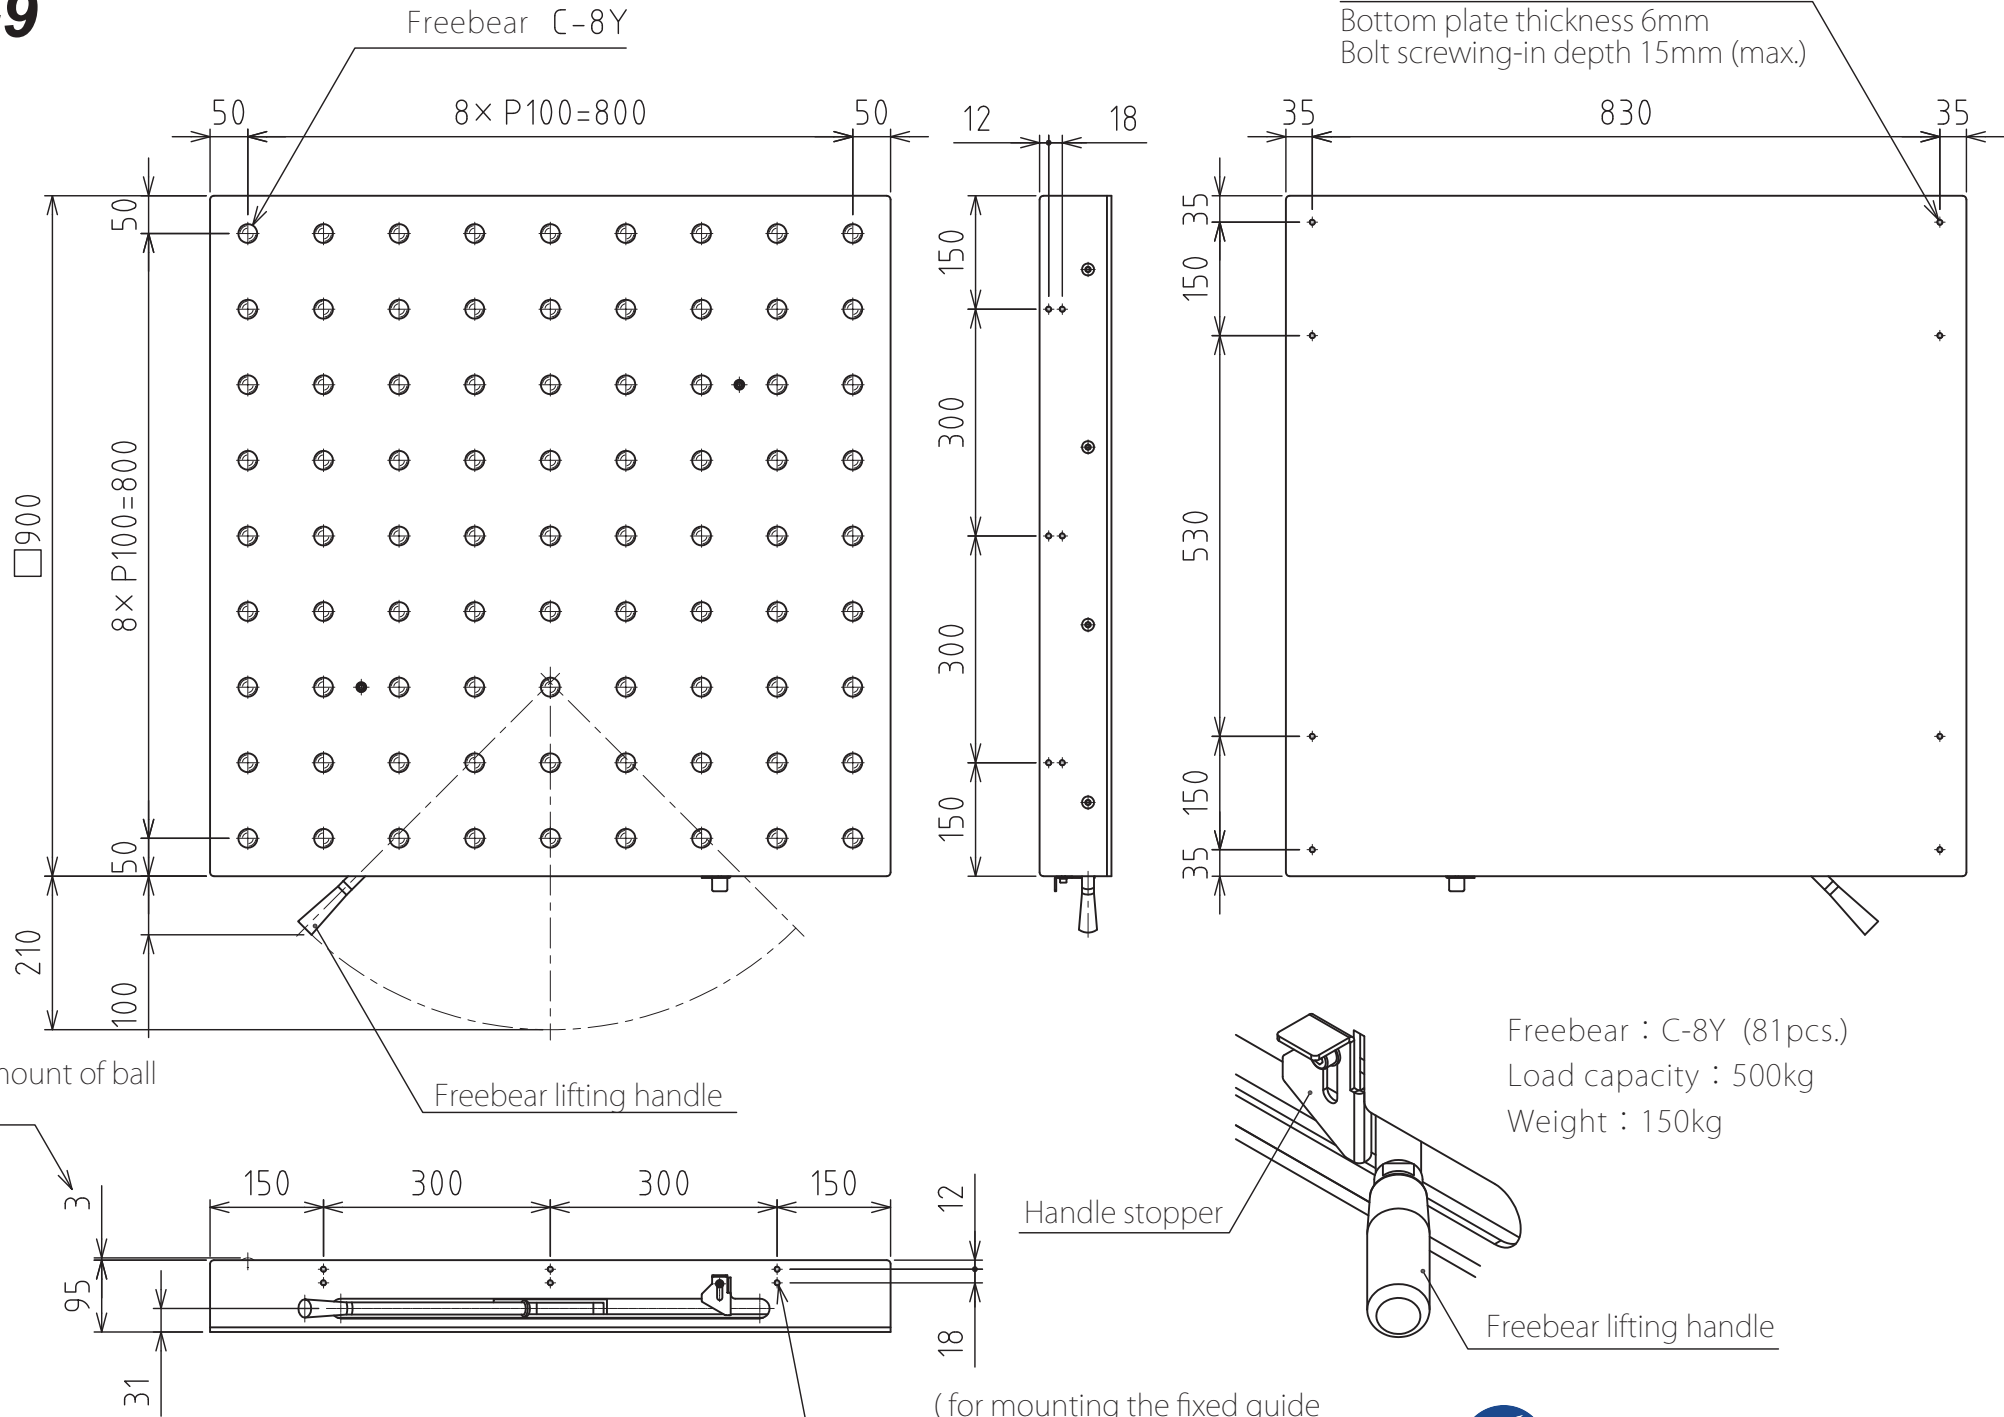

# HFT-9

Protruding amount of ball when raised

Freebear lifting handle

Freebear : C-8Y (81 pcs.)  
Load capacity : 500kg  
Weight : 150kg

※The guide can be mounted on four sides respectively